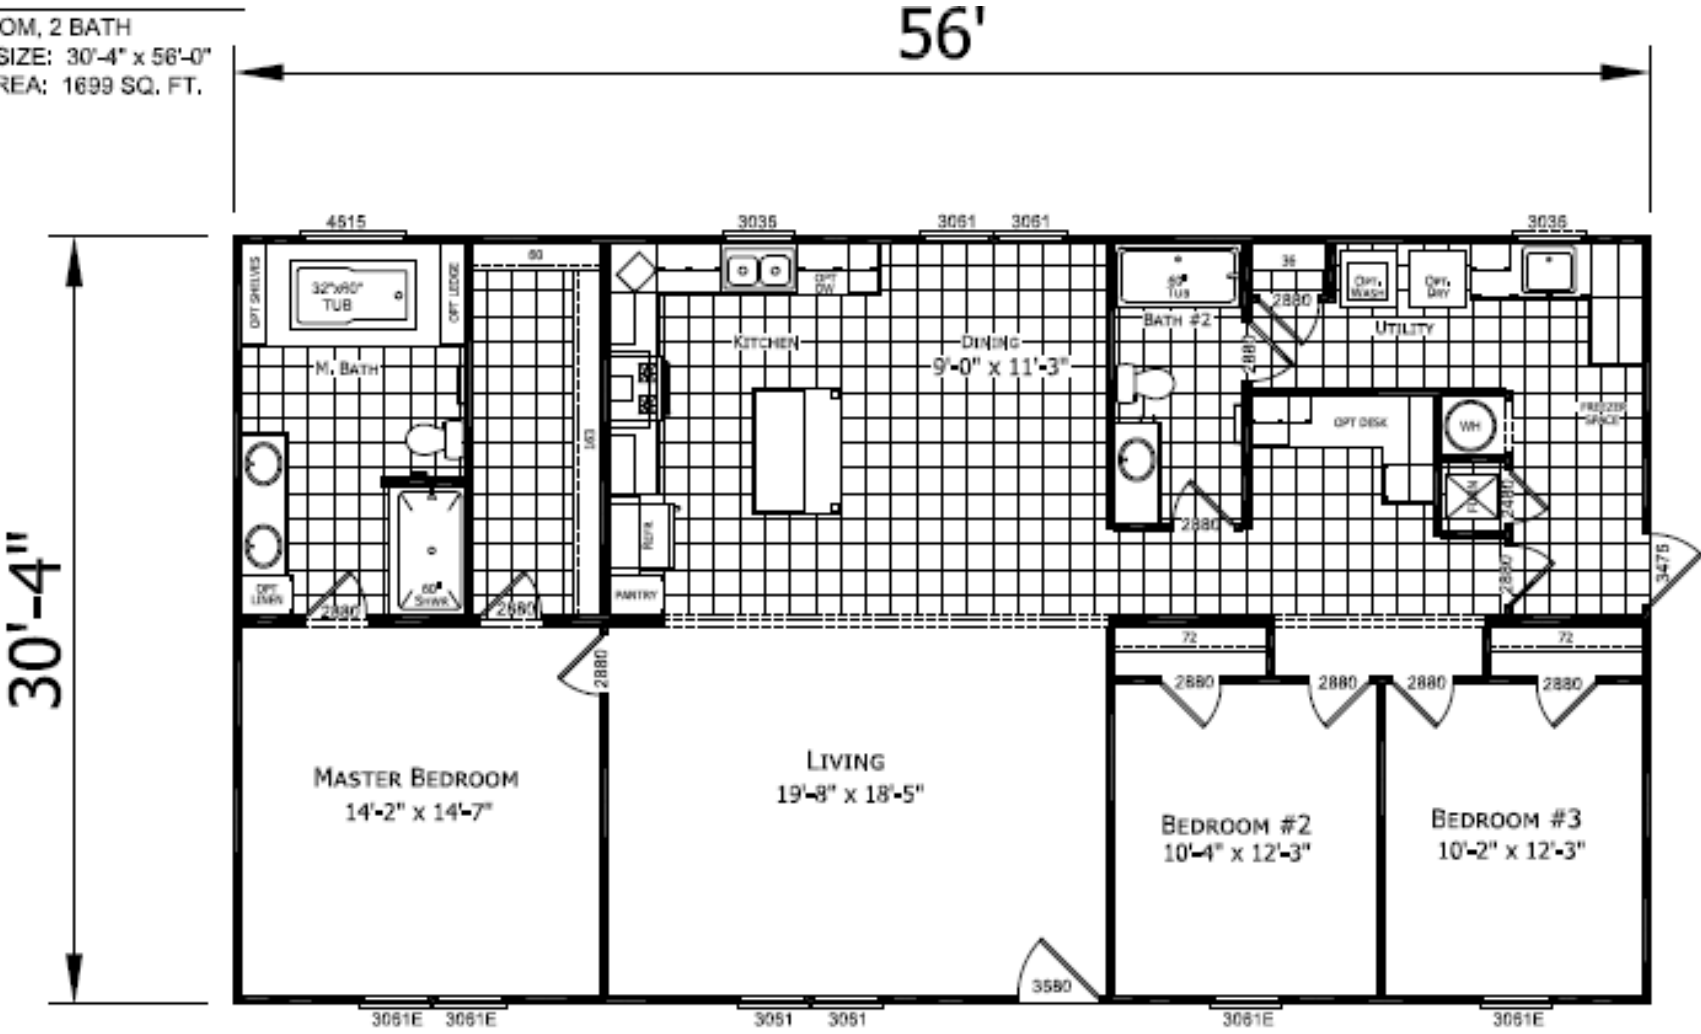

32561

3 BEDROOM, 2 BATH
 ACTUAL SIZE: 30'-4" x 56'-0"
 TOTAL AREA: 1699 SQ. FT.

view our display models at 4384 E Interstate 30, Rockwall, Texas 75087

1-877-219-4059 or 972-771-2176

www.CabinSupercenter.com

www.ParkModelSupercenter.com

MHDRET00036207/IHB1526

Due to continuous improvements, regulations, and material/product changes, floorplan specifications may change without notice.